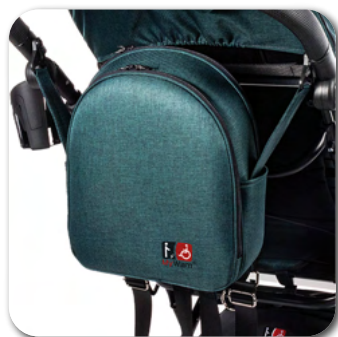

Swivel castor lock

The front wheels feature a directional lock, allowing for stable stroller guidance on straight paths and in more demanding terrain.

BASIC EQUIPMENT

CANOPY WITH WINDOW

SAFETY BARRIER

HEADREST AND SIDE PADS

ABDUCTION BELTS

FIVE-POINTS BELTS

ADJUSTABLE PADS

BACKPACK

SHOPPING BASKET

THERAPY TRAY

ADDITIONAL ACCESSORIES

SUN UMBRELLA