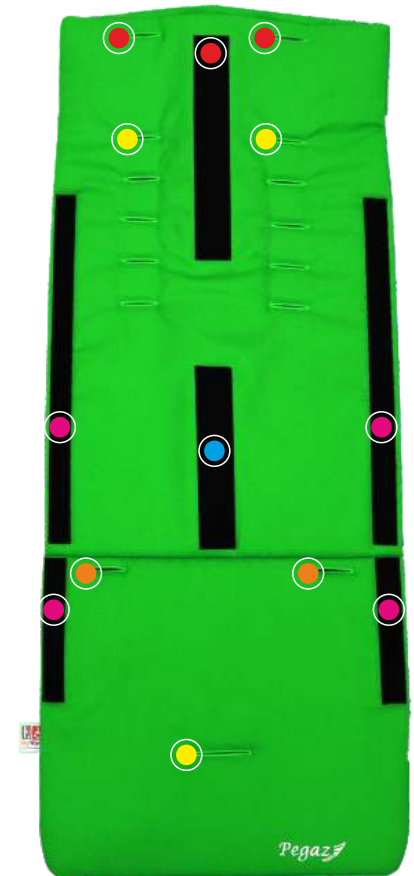

color inserts
for PEGAZ special stroller

Pegaz 

The insert for the PEGAZ special stroller was created to support young wheelchair users and their carers.

Thanks to the flexible filling, it gives the seat additional softness, which increases comfort during traveling.

Installation method is intuitive, and the strong Velcro system allows for precise attachment, thanks to which it keeps the right position throughout its use.

Thanks to the proper repetition of all the upholstery elements of the Pegaz stroller, such as holes and mounting velcro, it is possible to correctly route all the belts in the desired configuration, as well as install narrowing inserts and the headrest.

The inserts are fully washable and their easy assembly and disassembly allows you to keep the stroller clean without frequent assembly and disassembly the entire upholstery.

-  holes / VELCRO for the headrest
-  holes for 5-points safety belts
-  VELCRO for narrowing inserts
-  VELCRO for lumbar pad
-  hole for abduction belts

The insert for the PEGAZ special stroller was created in four color versions, thanks to which the stroller as we know it takes on a new, unique character.

● GRAPHITE

● PINK

● GREEN

● BLUE

MyWam® Kupiec, Bartold, Angres sp.j.