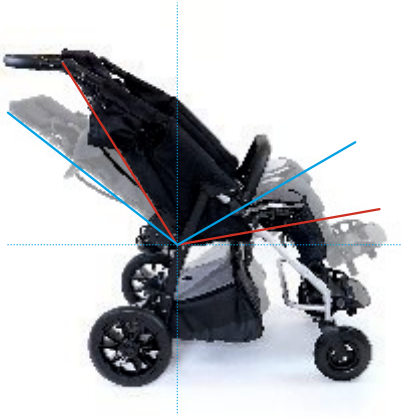

**POLISH MANUFACTURER
OF SPECIAL NEEDS STROLLERS**

The Yeti special needs stroller is designed for larger/older children who are unable to walk or sit in a correct position as a result of injuries, diseases or motor dysfunctions. The stroller is suitable for users at a height of 130-175 cm and a weight of 80 kg.

features. *safety and comfort*

TILT IN SPACE SEAT

simple mechanism

9,5°-29°

5 positions

RECLINING BACKREST

wide range of adjustments

3° - 99°

8 positions

ADJUSTABLE AND ANGLE TILT FOOTREST

simple and quick adjustment

80° - 180°

6 positions

SEAT ADJUSTMENTS

reducer cushions

Reducer cushions set consisting of 4 independent velcro pads offers an additional adaptation of the seat interior through simple attaching of the pads at desired position. Easy adjustment of seat width and depth at your fingertips.