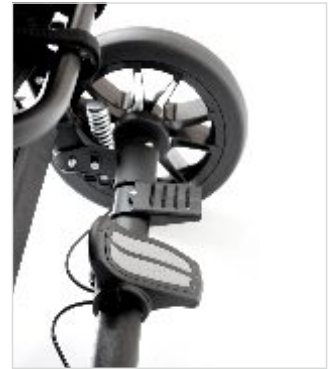

8 positions

ADJUSTABLE AND ANGLE TILT FOOTREST

simple and quick adjustment

80° - 180°

6 positions

SEAT ADJUSTMENTS

reducer cushions

Reducer cushions set consisting of 4 independent velcro pads offers an additional adaptation of the seat interior through simple attaching of the pads at desired position. Easy adjustment of seat width and depth at your fingertips.

wide range of backrest recline

With a fully adjustable seat and footrest you may quickly alter the stroller into a cozy bed perfect for a short rest or a nap.

WINDSTOPPER
multifunctional upholstery

YETI is equipped with a multifunction windstopper that not only comes in handy during windy conditions but also protects against unnecessary arm movement and limits visual stimulation.

FOLDING LIGHTWEIGHT FRAME
ease of storage and transportation

The one-piece construction of YETI stroller allows for a quick and easy folding which facilitates daily use, storage and transport.

DRIVING SUPPORT
comfort for the bumpiest journeys

The stroller is equipped with adjustable rear suspension in the rear wheels, swivel front castor wheels with option to lock, central brake and a tilt-foot.

functional accessories . *in practice*

accessories. *wide range of equipment*